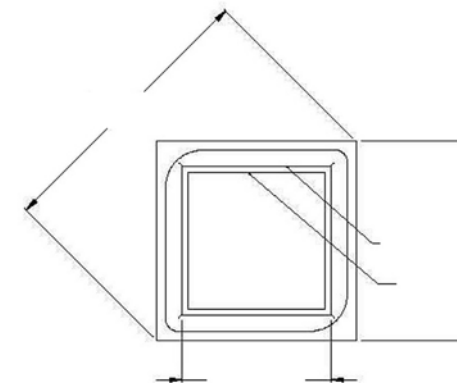

Square Tuscan Base IPTBSQ08

ArchPolymer™

Inside Square
7-1/2" x 7-1/2"
19cm x 19cm

Diagonal
14-7/8"
37.7cm

Depth
10-1/2"
26.67cm

Width
10-1/2" (26.67cm)

Height
4-1/4" (10.8cm)

** all measurements are approximate only*