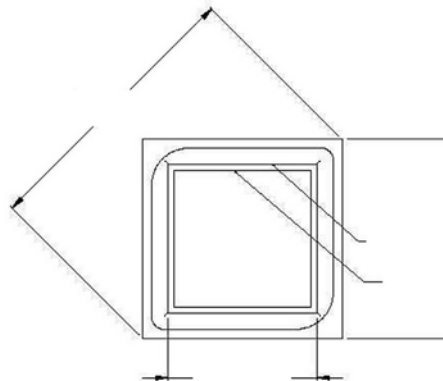

Square Tuscan Base IPTBSQ12

ArchPolymer™

Inside Square
11-1/2" x 11-1/2"
24cm x 24cm

Diagonal
21-1/4"cm
47cm

Depth
15"
38.1cm

Width
15" (38.1cm)

Height
5-3/4" (13.34cm)

** all measurements are approximate only*