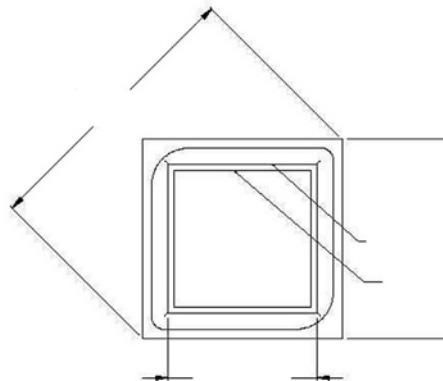

## ArchPolymer™

Inside Square  
 13-1/2" x 13-1/2"  
 34.29cm x 34.29cm

Diagonal  
 21-1/4"cm  
 47cm

Depth  
 19-3/8"  
 49.2cm

Width  
 19-3/8" (49.2cm)

Height  
 7-3/4" (19.7cm)

*\* all measurements are approximate only*