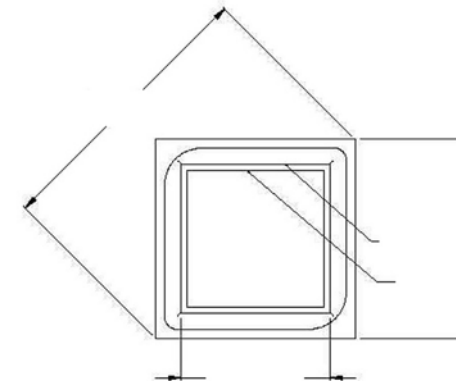

GFRC-Zeament™

Concrete & Fiberglass
Primed by others
Interior & Exterior Use

Center Hole
17-1/2" x 17-1/2"
44.45 x 44.45cm

Top Square
24-1/2" x 24-1/2"
62.2 x 62.2cm

Height
5-3/8" (13.7cm)

ArchPolymer™ is
easy to Scribe
Inside of the Material for
irregular fits

email sales@imperialproductions.com copyright 2016 MRDCI All Rights Reserved

APR-25

Square Tuscan Base IPTBSQ18

ArchPolymer™

Inside Square
 17-1/2" x 17-1/2"
 44.4cm x 44.4cm

Diagonal
 34-5/8"
 88cm

Depth
 24-1/2"
 62.2cm

Width
 24-1/2" (62.2cm)

Height
 9-3/8" (23.8cm)

** all measurements are approximate only*

Imperial Productions®

1-800-399-7585

Imperial Productions & Distribution Inc.

email sales@imperialproductions.com copyright 2016 MRDCI All Rights Reserved